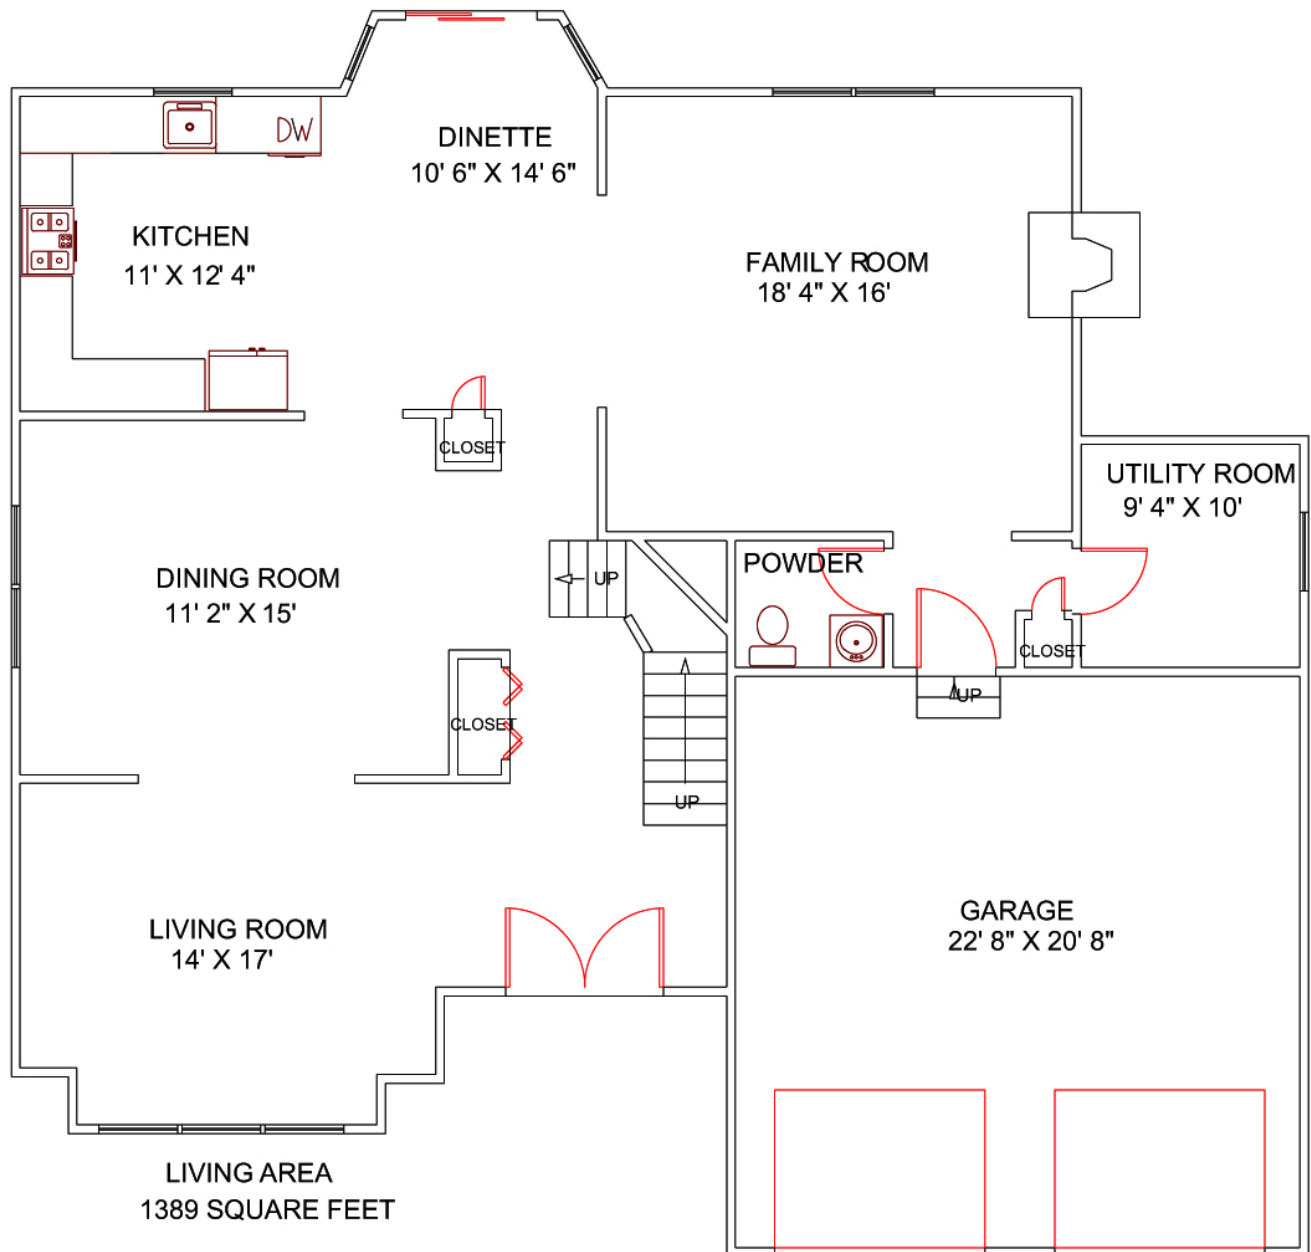

# The Ashley

- 4 Bedrooms
- 2.5 Baths
- Two Car Garage

\*These floorplans can be adjusted to fit your lot size

# The Ashley

- 3 Bedrooms
- 2.5 Baths
- Two Car Garage

\*These floorplans can be adjusted to fit your lot size

Second Floor