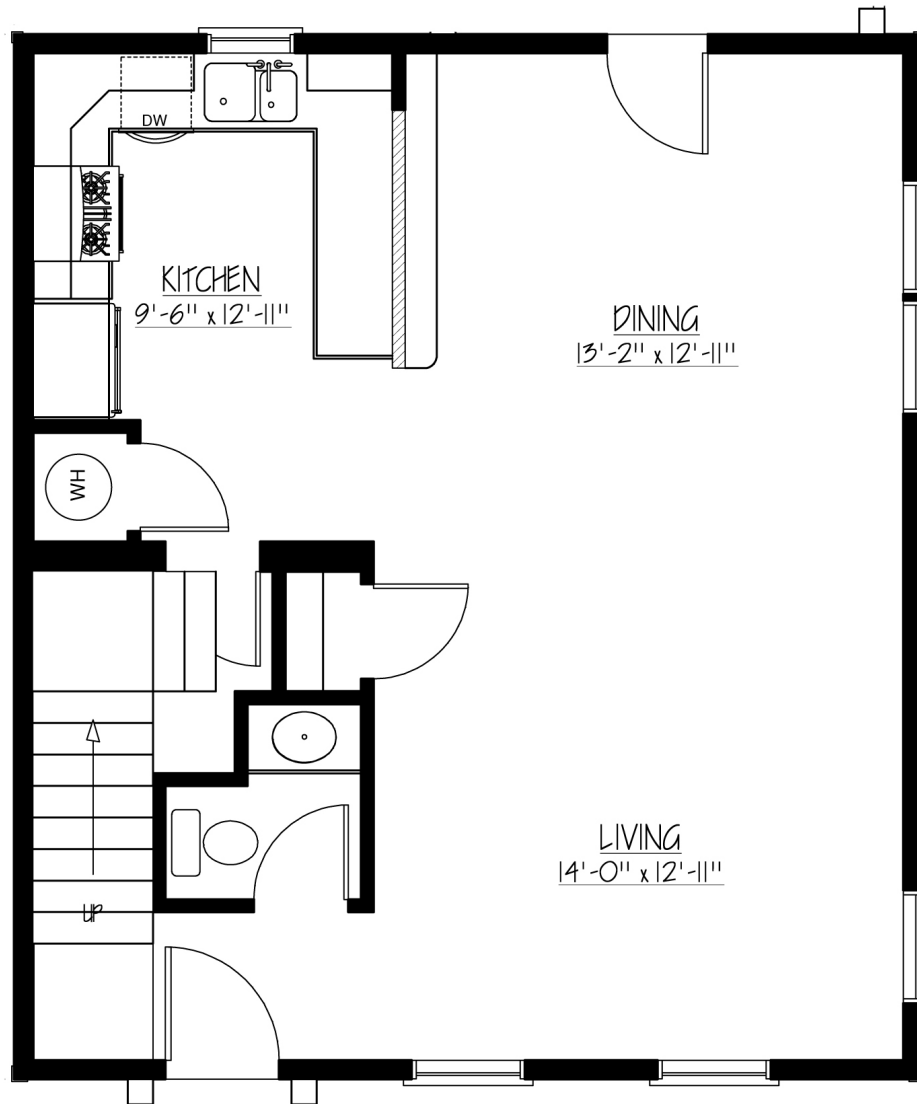

The Beachwood

- 3 Bedrooms
 - 2.5 Baths
 - Spacious Living Room
- *These floorplans can be adjusted to fit your lot size*

First Floor

Second Floor