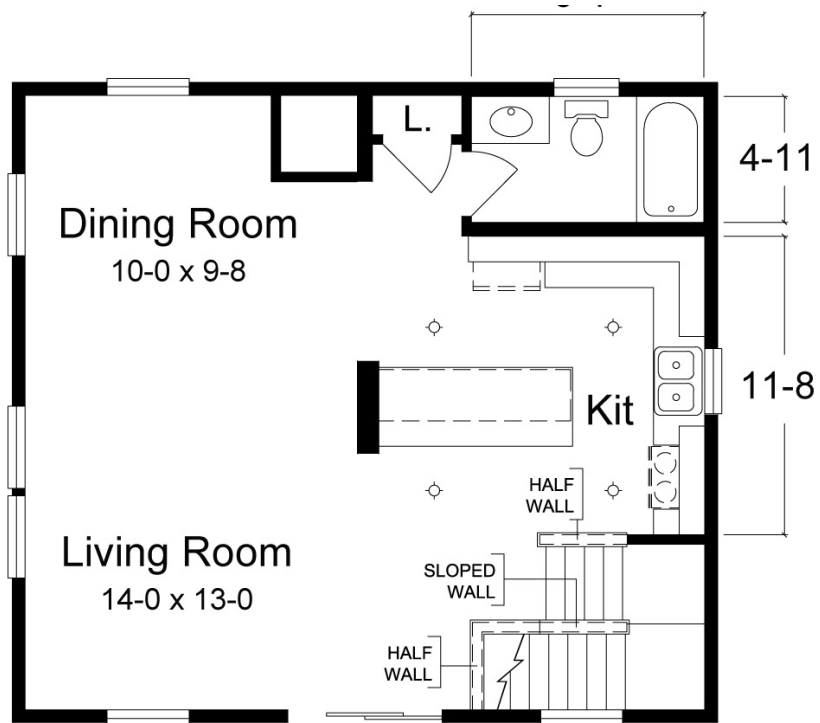

# The Bellavista

- 4 Bedrooms
- 2.5 Baths
- 1567 square feet

\*These floorplans can be adjusted to fit your lot size

First Floor

Second Floor