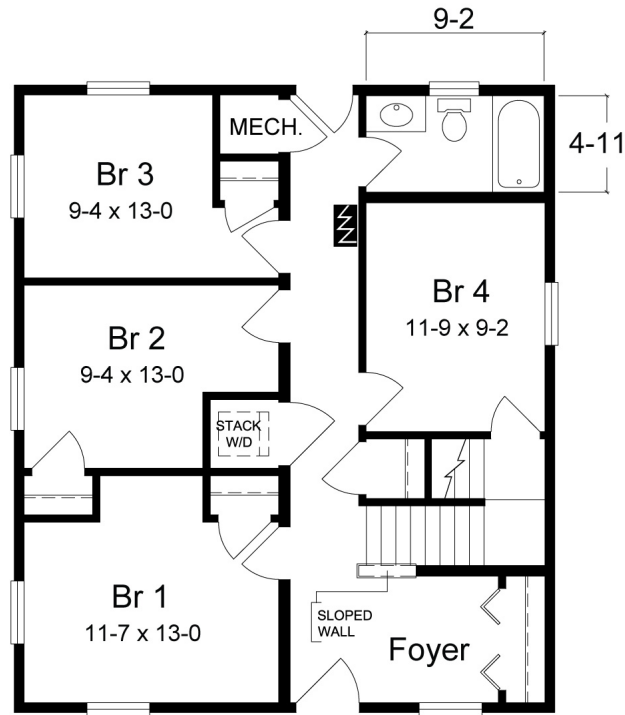

# The Bellavista

- 4 Bedrooms
- 2.5 Baths
- 1567 square feet

\*These floorplans can be adjusted to fit your lot size

First Floor

Second Floor