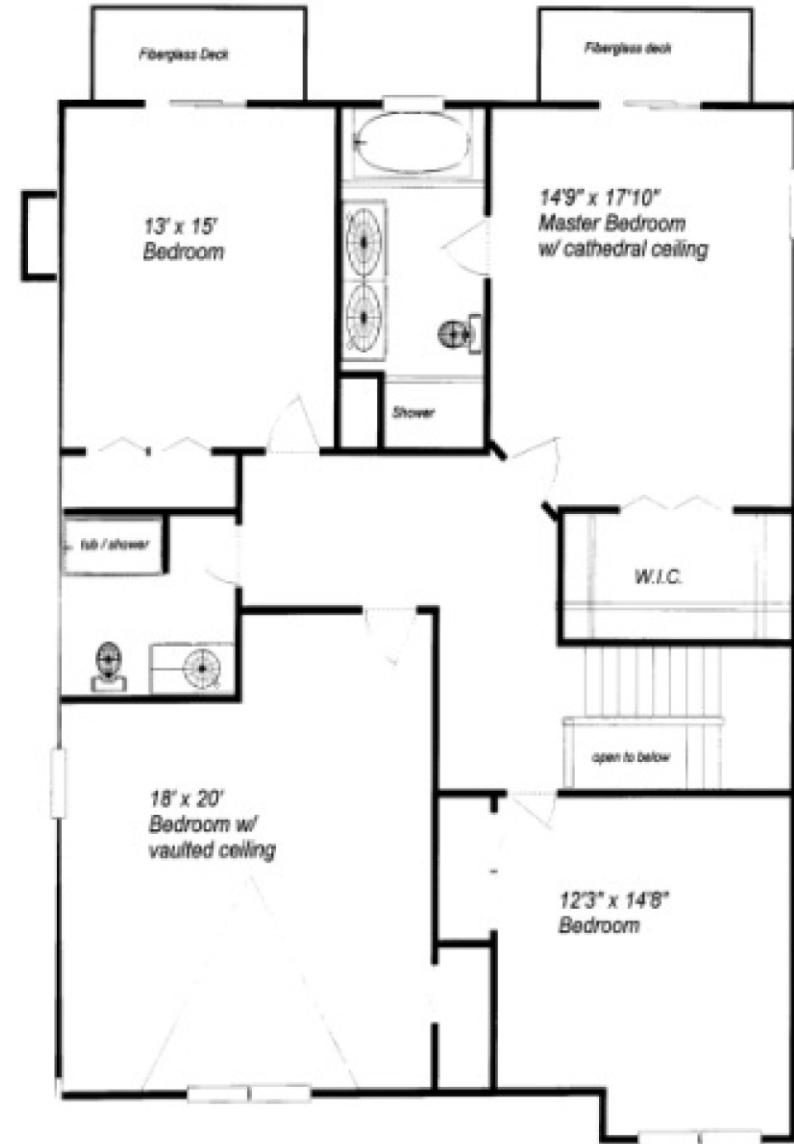

# The Cabana

- 4 Bedrooms
- 2.5 Baths
- 1 Car Garage

*\*These floorplans can be adjusted to fit your lot size*

First Floor

Second Floor