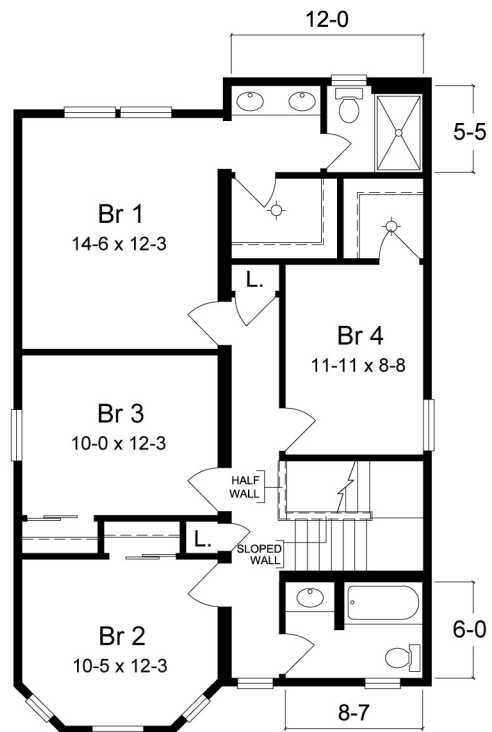

The Carlisle

- 4 Bedrooms
 - 2.5 Baths
 - 1990 square feet
- *These floorplans can be adjusted to fit your lot size*

First Floor

Second Floor