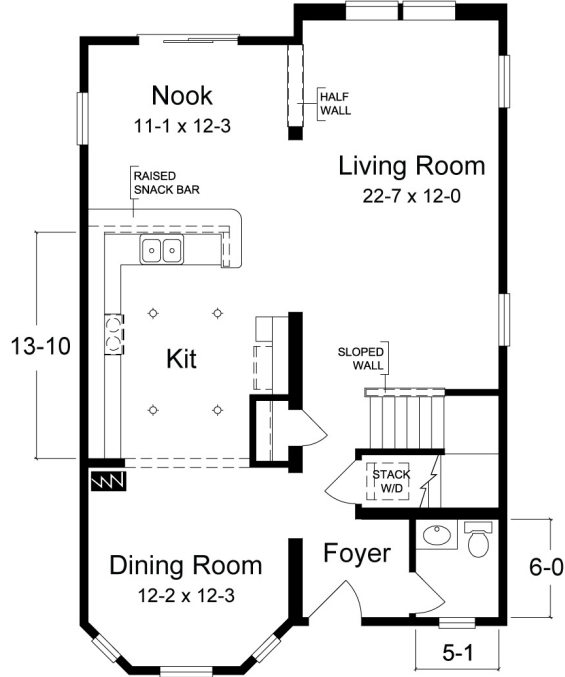

The Carlisle

- 4 Bedrooms
 - 2.5 Baths
 - 1990 square feet
- *These floorplans can be adjusted to fit your lot size*

First Floor

Second Floor