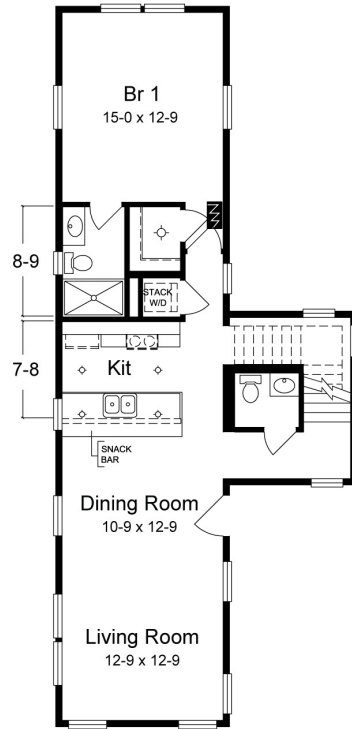

The Hemingway

- 3 Bedrooms
- 2 Baths
- 1611 square feet
- *These floorplans can be adjusted to fit your lot size

FIRST FLOOR

First Floor

SECOND FLOOR

Second Floor