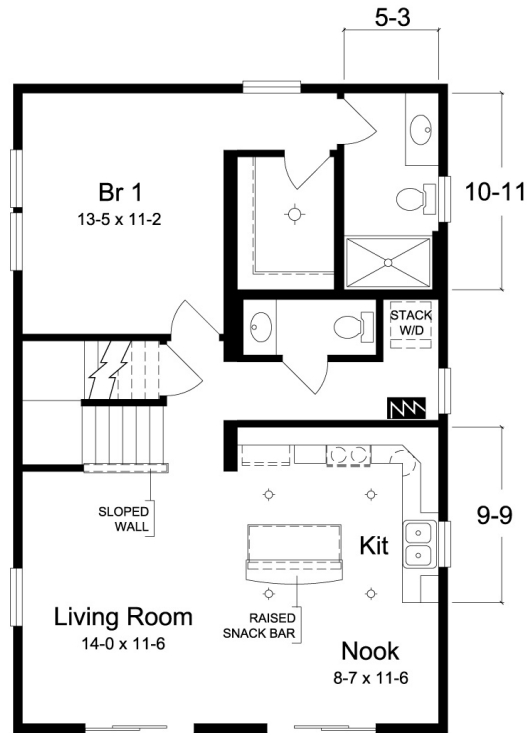

The Margate

- 4 Bedrooms
 - 2 Baths
 - 1725 square feet
- *These floorplans can be adjusted to fit your lot size*

FIRST FLOOR

First Floor

SECOND FLOOR

Second Floor