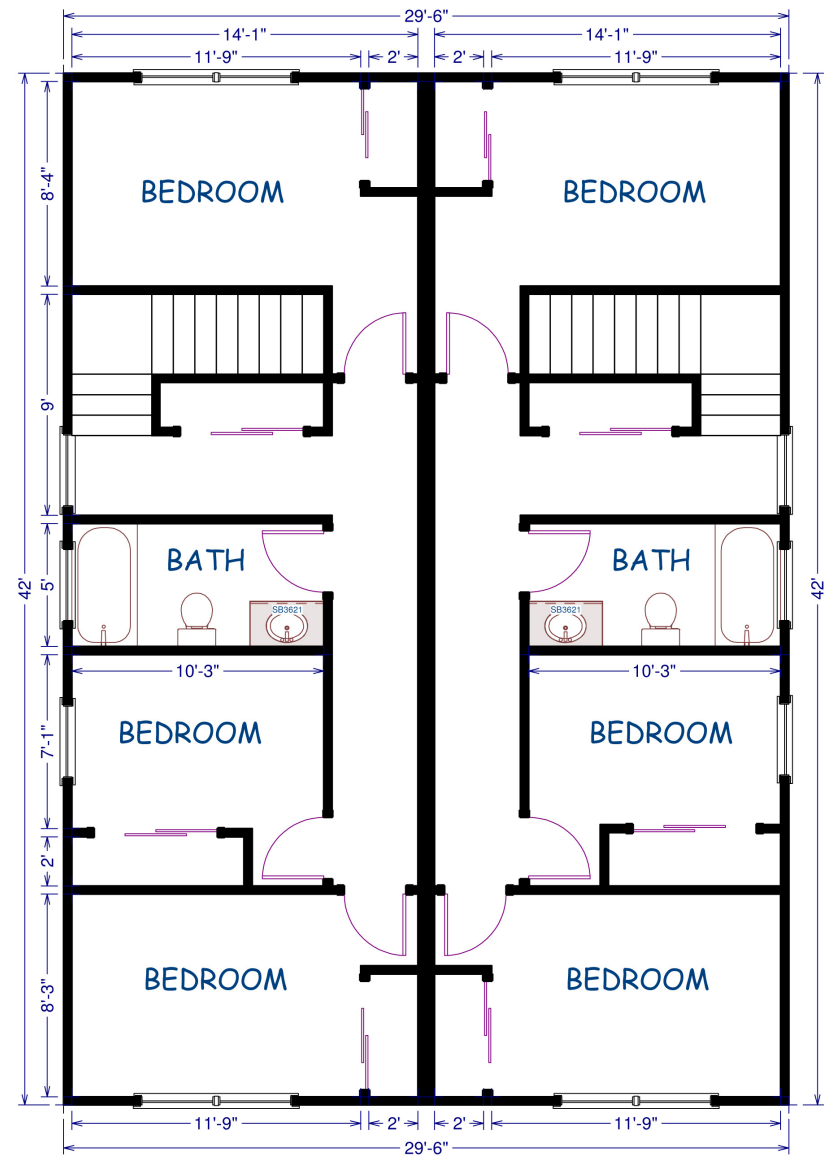

# The Preston

- 8 Bedrooms
- 4 Baths
- Modular Duplex
- \*These floorplans can be adjusted to fit your lot size

First Floor

3/27/13

Second Floor

3/27/13