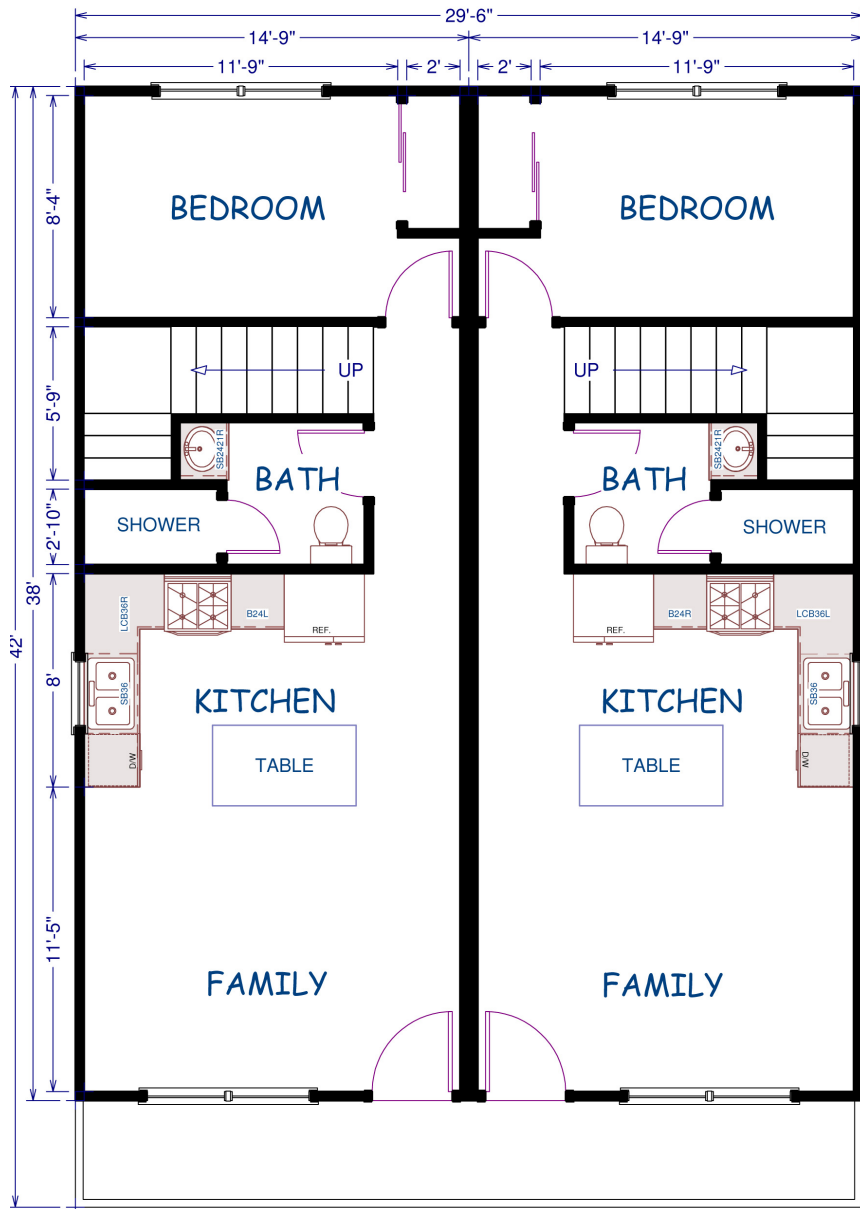

# The Preston

- 8 Bedrooms
- 4 Baths
- Modular Duplex
- \*These floorplans can be adjusted to fit your lot size

First Floor

3/27/13

Second Floor

3/27/13