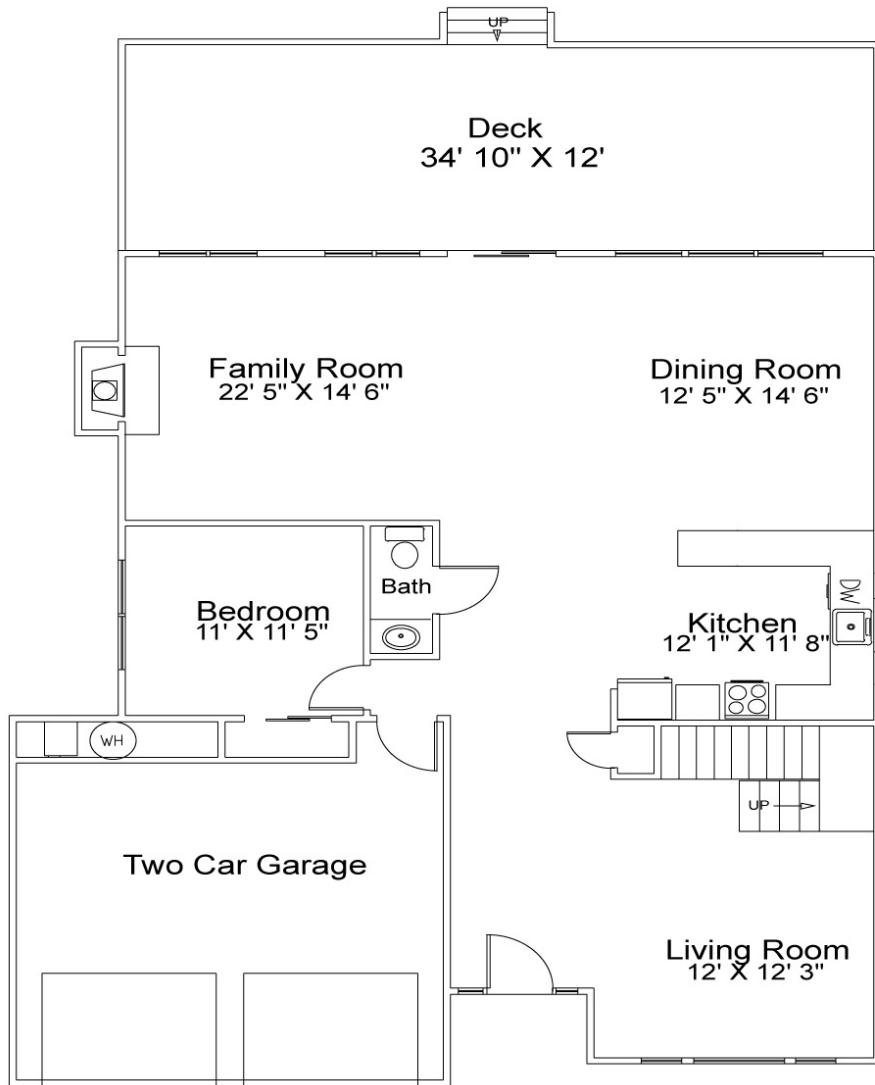

# The Richardson

- 4 Bedrooms
- 2.5 Baths
- Two Car Garage
- \*These floorplans can be adjusted to fit your lot size*

First Floor

Second Floor