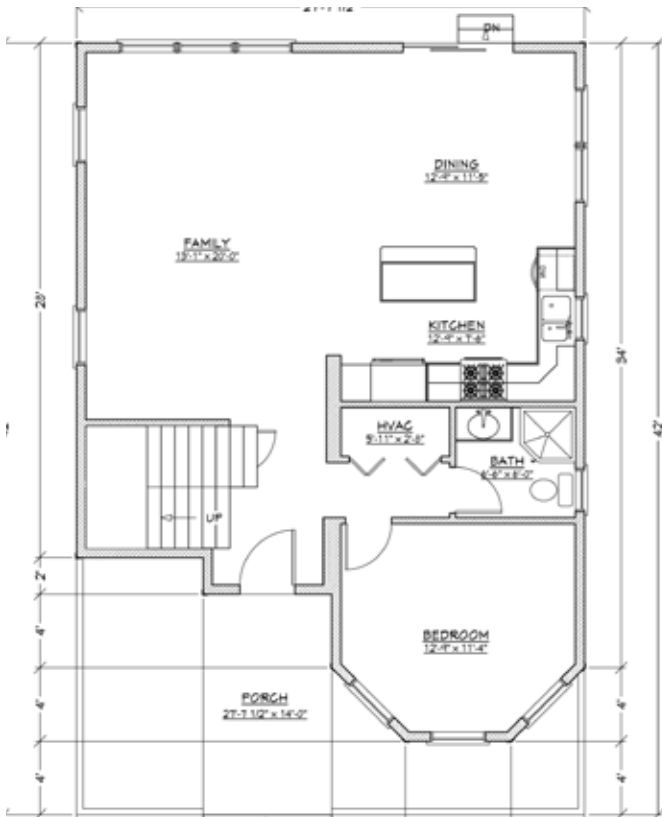

The Tidepond

Two Story Custom Modular

*Optional features may be shown with photo

- 3 Bedrooms
- 2.5 Baths
- Front Porch

First Floor

Second Floor