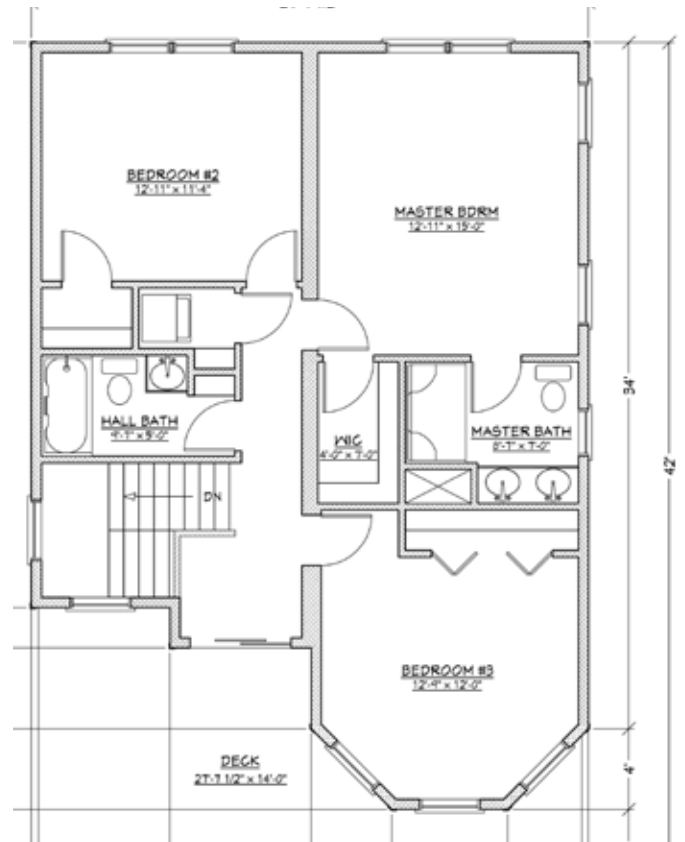

The Tidepond

Two Story Custom Modular

*Optional features may be shown with photo

- 3 Bedrooms
- 2.5 Baths
- Front Porch

First Floor

Second Floor