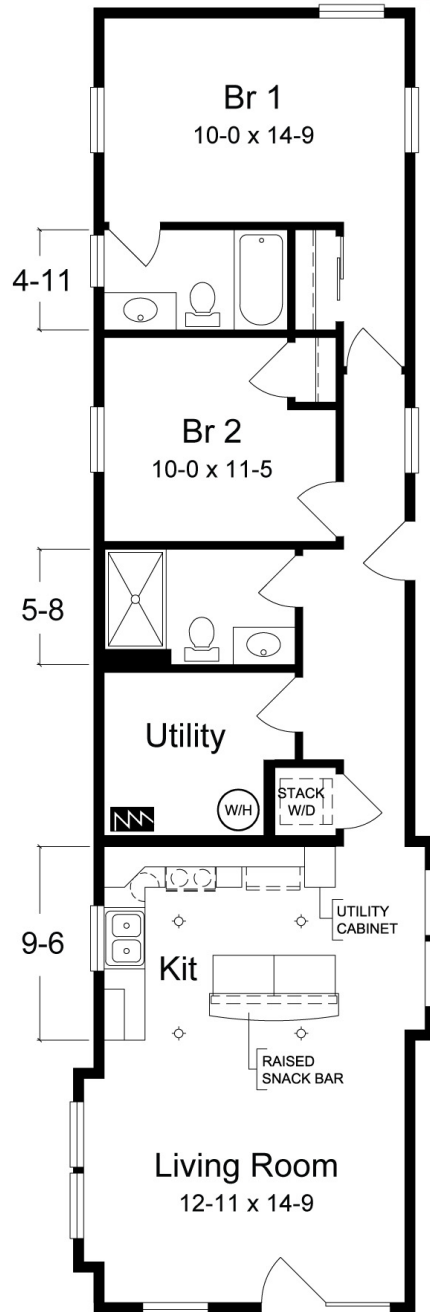

The Tuckerton

- 2 Bedrooms
- 1 Baths
- 1028 square feet

*These floorplans can be adjusted to fit your lot size

First Floor