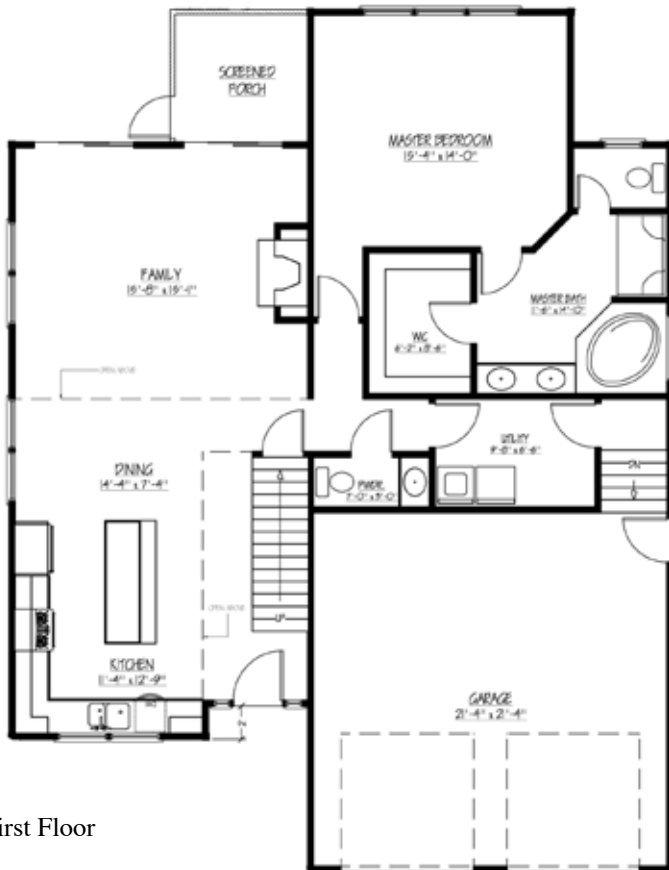

The Berkley

Two Story Custom Modular

*Optional features may be shown with photo

- 3 Bedrooms
- 2.5 Baths
- Garage

First Floor

Second Floor